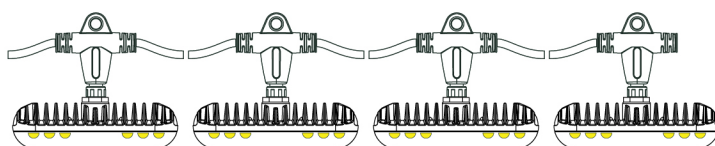

CAPSULE

A light fixture to be placed on the ground with a spike.

Small and powerful outdoor LED fixture. **CAPSULE** generates the equivalent of 50W halogen light using the latest generation Luxeon Rebel ES LEDs.

BRACKETS

Spike Bracket

Wall Bracket

ACCESSORIES

Light Cover

Honeycomb

Daisy Chain

DAISY CHAIN

- 1 Red +V
- 2 Orange +V
- 3 Brown -V
- 4 Black -V

4 Fixtures Linear Daisy Chain 2 Channels control

Length Chart

Total Daisy Chain	14.5M
To 1st Fixture	2.5M
Between Fixtures	3.4M

4 Fixtures Parallel Daisy Chain 1 Channel On/Off control

Length Chart

Total Daisy Chain	28M
To 1st Fixture	7M
Between Fixtures	7M