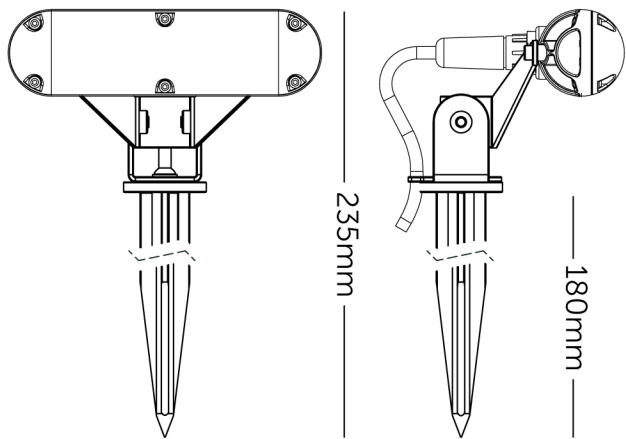

CAPSULE

A light fixture to be placed on the ground with a spike.

Small and powerful outdoor LED fixture. **CAPSULE** generates the equivalent of 50W halogen light using the latest generation Luxeon Rebel ES LEDs.

ENVIRONMENTAL

IP Rating	IP 67
Working Temp.	-18°C ~ 40°C / 0°F ~ 104°F
Storage Temp.	-10°C ~ 60°C / 14°F ~ 140°F

PHYSICAL

Size	L152mm * H52mm * W42mm
Housing	Powder coated Aluminum UV protected Polycarbonate

BRACKETS

Spike Bracket

Wall Bracket

ACCESSORIES

Light Cover

Honeycomb

Daisy Chain

DAISY CHAIN

- 1 Red +V
- 2 Orange +V
- 3 Brown -V
- 4 Black -V

4 Fixtures Linear Daisy Chain 2 Channels control

Length Chart

Total Daisy Chain	14.5M
To 1st Fixture	2.5M
Between Fixtures	3.4M

4 Fixtures Parallel Daisy Chain 1 Channel On/Off control