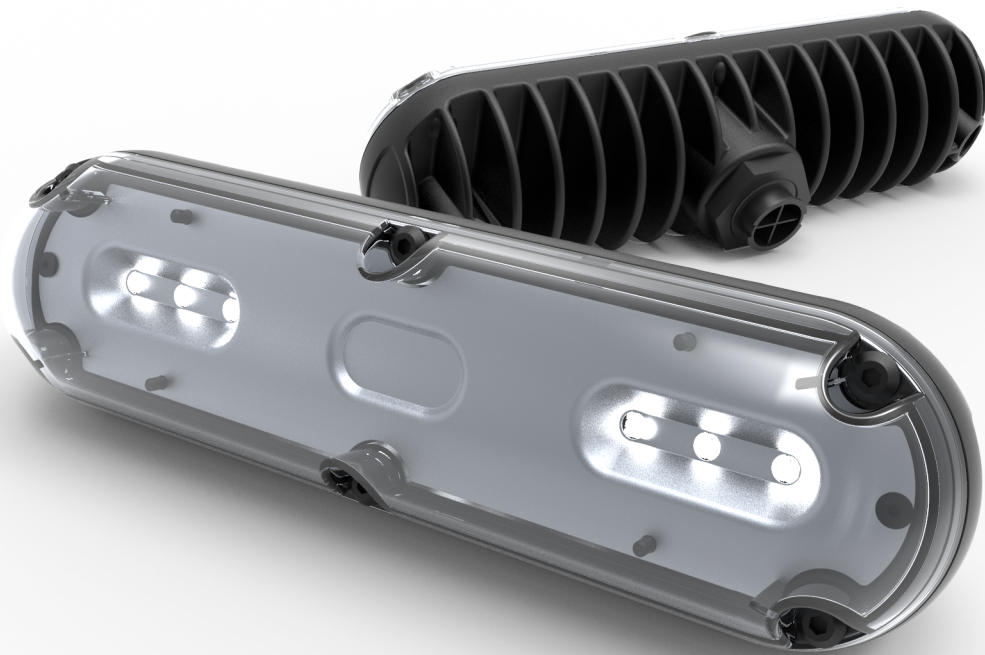

CAPSULE

A light fixture to be placed on the ground with a spike.

Small and powerful outdoor LED fixture. **CAPSULE** generates the equivalent of 50W halogen light using the latest generation Luxeon Rebel ES LEDs.

Designed originally for Extreme conditions, The **CAPSULE** is robust and capable of working in any climate conditions. With a Wide Variety of Lenses Ranging from 24-46° and a reflector option for over 70° spread. Color Temp ranging from 2700-5000K and CRI of 80 and a wide variety of colors are available.

CAPSULE is simple to install and use, and requires only a standard low voltage power supply. Several units can be daisy chained together to one power source.

	CRI		lm	lm/w				
IP67	80	13W	1080	90lm/w	16° / 25° / 45° / OV / 110°	2700 - 5000K	Red/Green...	RAL / Black Anodize

OUTPUT

LED System	High Power Luxeon Rebel ES
Intensity	1080lm @ full power CRI 80 4000K
Channel Range	1 Channel
Color Range	2700K / 3000K / 3500K / 4000K / 5000K / Red / Green / Blue / Amber
Optical System	24° / 30° / 46° / Oval 24* 44° / 70°