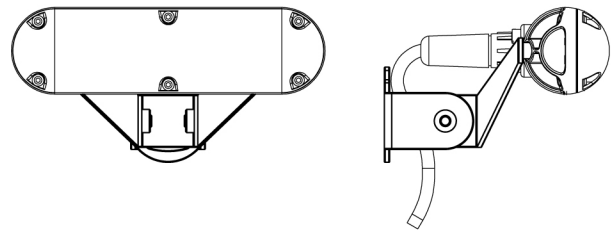

ENVIRONMENTAL

IP Rating	IP 67
Working Temp.	-18°C ~ 40°C / 0°F ~ 104°F
Storage Temp.	-10°C ~ 60°C / 14°F ~ 140°F

PHYSICAL

Size	L152mm * H52mm * W42mm
Housing	Powder coated Aluminum UV protected Polycarbonate

BRACKETS

Spike Bracket

Wall Bracket

ACCESSORIES

Light Cover

Honeycomb

Daisy Chain

DAISY CHAIN

- 1 Red +V
- 2 Orange +V
- 3 Brown -V
- 4 Black -V

4 Fixtures Linear Daisy Chain 2 Channels control

Length Chart

Total Daisy Chain	14.5M
To 1st Fixture	2.5M
Between Fixtures	3.4M

4 Fixtures Parallel Daisy Chain 1 Channel On/Off control