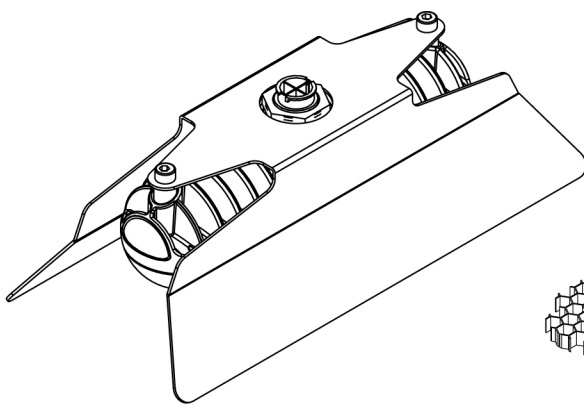

CAPSULE

A light fixture to be placed on the ground with a spike.

Small and powerful outdoor LED fixture. **CAPSULE** generates the equivalent of 50W halogen light using the latest generation Luxeon Rebel ES LEDs.

BRACKETS

Spike Bracket

Wall Bracket

ACCESSORIES

Light Cover

Honeycomb

Daisy Chain

DAISY CHAIN

- 1 Red +V
- 2 Orange +V
- 3 Brown -V
- 4 Black -V

4 Fixtures Linear Daisy Chain 2 Channels control

Length Chart

Total Daisy Chain	14.5M
To 1st Fixture	2.5M
Between Fixtures	3.4M

4 Fixtures Parallel Daisy Chain 1 Channel On/Off control