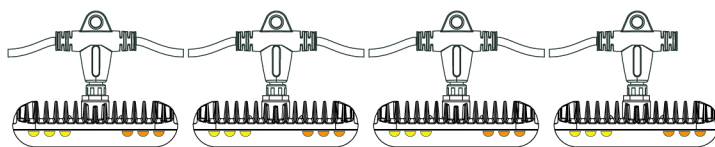

CAPSULE

A light fixture to be placed on the ground with a spike.

Small and powerful outdoor LED fixture. **CAPSULE** generates the equivalent of 50W halogen light using the latest generation Luxeon Rebel ES LEDs.

BRACKETS

Spike Bracket

Wall Bracket

ACCESSORIES

Light Cover

Honeycomb

Daisy Chain

DAISY CHAIN

- 1 Red +V
- 2 Orange +V
- 3 Brown -V
- 4 Black -V

4 Fixtures Linear Daisy Chain 2 Channels control

Length Chart

Total Daisy Chain	14.5M
To 1st Fixture	2.5M
Between Fixtures	3.4M

4 Fixtures Parallel Daisy Chain 1 Channel On/Off control