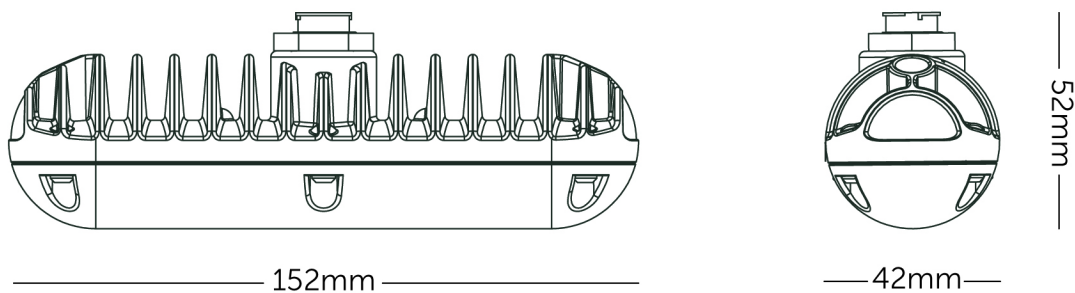

ENVIRONMENTAL

IP Rating	IP 67
Working Temp.	-18°C ~ 40°C / 0°F ~ 104°F
Storage Temp.	-10°C ~ 60°C / 14°F ~ 140°F

PHYSICAL

Size	L152mm * H52mm * W42mm
Housing	Powder coated Aluminum UV protected Polycarbonate

- 1 Red +V
- 2 Orange +V
- 3 Brown -V
- 4 Black -V

4 Fixtures Linear Daisy Chain 2 Channels control

Length Chart

Total Daisy Chain	14.5M
To 1st Fixture	2.5M
Between Fixtures	3.4M

4 Fixtures Parallel Daisy Chain 1 Channel On/Off control