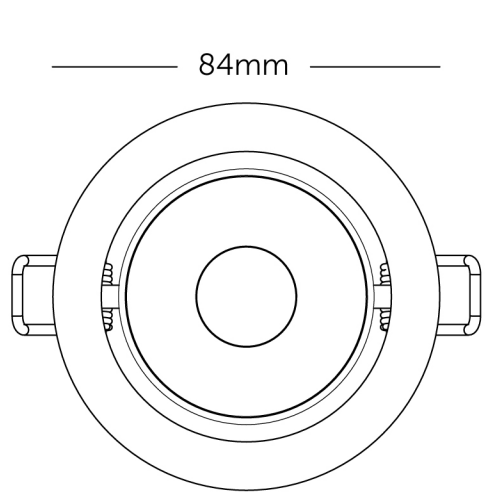

BRACKETS

ACCESSORIES