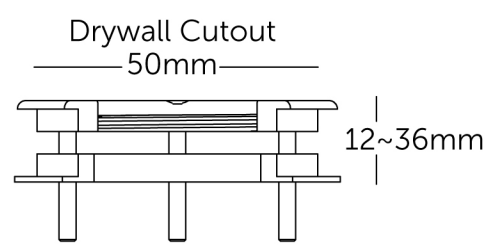

		<b>CRI</b>		<b>lm</b>	<b>lm/w</b>				
Ø50mm	IP67	Min 90	MAX. 4.2W	MAX. 460lm	131 lm/w	11° ~50° /OV	2200 ~ 5700K	R / G / B	RAL / Anodize

<b>OUTPUT</b>	<b>GINGER D</b>	<b>GINGER D 400</b>
LED System	Luxeon TX	Luxeon 5050
Intensity	240 lm @ full power CRI 95 3000K	460 lm @ full power CRI 90 3000K
Channel Range	1 Channel	1 Channel
Color Range	2200 / 2700K / 3000K / 3500K / 4000K / 5000K / 5700K	2200 / 2700K / 3000K / 3500K / 4000K / 5000K / 5700K / COLORS
Optical System	11° / 15° / 28° / 44° / Oval 12 * 52°	16° / 28° / 49° / OV
<b>ELECTRICAL</b>		
Control	Constant current driver / 24V with Mini CC2CB	Constant current driver / 24V with Mini CC2CB
Input Voltage	3V @ 700mA / 24V with Mini CC2CV	6V @ 700mA / 24V with Mini CC2CV
Consumption	2W @ 700mA, 3W @1050mA	4.2W @ 700mA
Max LED's	1 LED's	1 LED
Efficiency LM/W	121lm/w	137lm/w
Connection	22AWG 2C concealed cable PG	22AWG 2C, Concealed cable PG
<b>ENVIRONMENTAL</b>		
IP Rating	IP 67	IP 67
Working Temp.	-18°C ~ 40°C / 0°F ~ 104°F	-18°C ~ 40°C / 0°F ~ 104°F
Storage Temp.	-18°C ~ 60°C / 0°F ~ 140°F	-18°C ~ 60°C / 0°F ~ 140°F
<b>PHYSICAL</b>		
Size	H65 * Ø61mm	H65 * Ø61mm
Housing	Anodize Aluminum	Anodize Aluminum

**BRACKETS**

**ACCESSORIES**

**Honeycomb**

**Double Bracket**

**PINOUT**