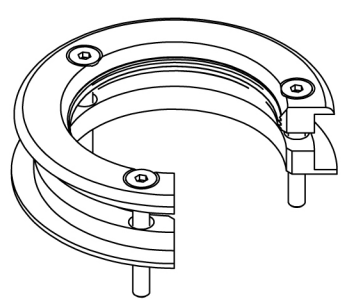

Although **GINGER** is small in size (only 74mm), it affords a mighty light output of 240lm, thanks to the new Luxeon TX LED. Furthermore, **GINGER**'s dark-light design ensures a pure light without glare.

**GINGER** has a smart design, incorporating a unique cooling method, and a concealed cable PG, to provide a slim cutout where its anodized color lends the final touch of an artist.

**GINGER D** is for either outdoor or indoor recessed installations into drywall or wood panels. This line is ideal for illuminating facades and niches, spas and pool areas, landscape lighting and scenery, counters and shelves, indoor and outdoor use, at home and/or in the office.

		<b>CRI</b>		<b>lm</b>	<b>lm/w</b>				
Ø50mm	IP67	Min 90	MAX. 4.2W	MAX. 460lm	131 lm/w	11° ~50° /OV	2200 ~ 5700K	R / G / B	RAL / Anodize

<b>OUTPUT</b>	<b>GINGER D</b>	<b>GINGER D 400</b>
LED System	Luxeon TX	Luxeon 5050
Intensity	240 lm @ full power CRI 95 3000K	460 lm @ full power CRI 90 3000K
Channel Range	1 Channel	1 Channel
Color Range	2200 / 2700K / 3000K / 3500K / 4000K / 5000K / 5700K	2200 / 2700K / 3000K / 3500K / 4000K / 5000K / 5700K / COLORS
Optical System	11° / 15° / 28° / 44° / Oval 12 * 52°	16° / 28° / 49° / OV
<b>ELECTRICAL</b>		
Control	Constant current driver / 24V with Mini CC2CB	Constant current driver / 24V with Mini CC2CB
Input Voltage	3V @ 700mA / 24V with Mini CC2CV	6V @ 700mA / 24V with Mini CC2CV
Consumption	2W @ 700mA, 3W @1050mA	4.2W @ 700mA
Max LED's	1 LED's	1 LED
Efficiency LM/W	121lm/w	137lm/w
Connection	22AWG 2C concealed cable PG	22AWG 2C, Concealed cable PG
<b>ENVIRONMENTAL</b>		
IP Rating	IP 67	IP 67
Working Temp.	-18°C ~ 40°C / 0°F ~ 104°F	-18°C ~ 40°C / 0°F ~ 104°F
Storage Temp.	-18°C ~ 60°C / 0°F ~ 140°F	-18°C ~ 60°C / 0°F ~ 140°F
<b>PHYSICAL</b>		
Size	H65 * Ø61mm	H65 * Ø61mm
Housing	Anodize Aluminum	Anodize Aluminum

**BRACKETS**

**ACCESSORIES**

**Honeycomb**

**Double Bracket**

**PINOUT**