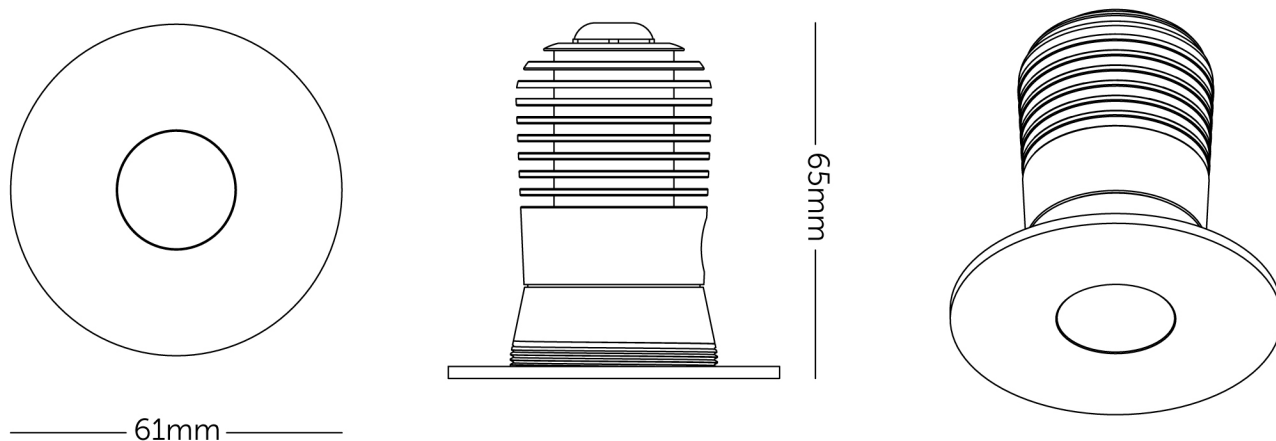

# GINGER D / GINGER 400

*High power LED fixtures recessed  
installations into drywall / wood panels.*

**GINGER** is a line of spotlights affording a small and slick design and leading-edge technology. The series of spots includes both recessed and freestanding fixtures. **GINGER 400** is a new line of spotlights with higher light output of 460lm thanks to Luxeon 5050 Led. Options for serial or parallel connection (24V)

Although **GINGER** is small in size (only 74mm), it affords a mighty light output of 240lm, thanks to the new Luxeon TX LED. Furthermore, **GINGER**'s dark-light design ensures a pure light without glare.

		<b>CRI</b>		<b>lm</b>	<b>lm/w</b>				
Ø50mm	IP67	Min 90	MAX. 4.2W	MAX. 460lm	131 lm/w	11° ~50° /OV	2200 ~ 5700K	R / G / B	RAL / Anodize

<b>OUTPUT</b>	<b>GINGER D</b>	<b>GINGER D 400</b>
LED System	Luxeon TX	Luxeon 5050
Intensity	240 lm @ full power CRI 95 3000K	460 lm @ full power CRI 90 3000K
Channel Range	1 Channel	1 Channel
Color Range	2200 / 2700K / 3000K / 3500K / 4000K / 5000K / 5700K	2200 / 2700K / 3000K / 3500K / 4000K / 5000K / 5700K / COLORS
Optical System	11° / 15° / 28° / 44° / Oval 12 * 52°	16° / 28° / 49° / OV
<b>ELECTRICAL</b>		
Control	Constant current driver / 24V with Mini CC2CB	Constant current driver / 24V with Mini CC2CB
Input Voltage	3V @ 700mA / 24V with Mini CC2CV	6V @ 700mA / 24V with Mini CC2CV
Consumption	2W @ 700mA, 3W @1050mA	4.2W @ 700mA
Max LED's	1 LED's	1 LED
Efficiency LM/W	121lm/w	137lm/w
Connection	22AWG 2C concealed cable PG	22AWG 2C, Concealed cable PG
<b>ENVIRONMENTAL</b>		
IP Rating	IP 67	IP 67
Working Temp.	-18°C ~ 40°C / 0°F ~ 104°F	-18°C ~ 40°C / 0°F ~ 104°F
Storage Temp.	-18°C ~ 60°C / 0°F ~ 140°F	-18°C ~ 60°C / 0°F ~ 140°F
<b>PHYSICAL</b>		
Size	H65 * Ø61mm	H65 * Ø61mm
Housing	Anodize Aluminum	Anodize Aluminum