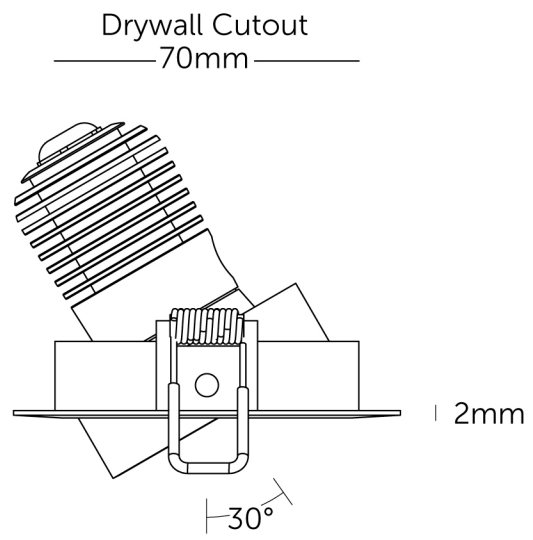

BRACKETS

ACCESSORIES