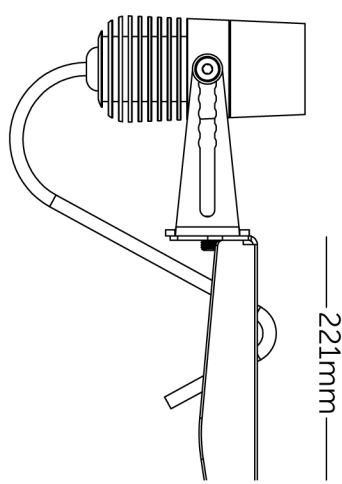

BRACKETS

Spike Bracket