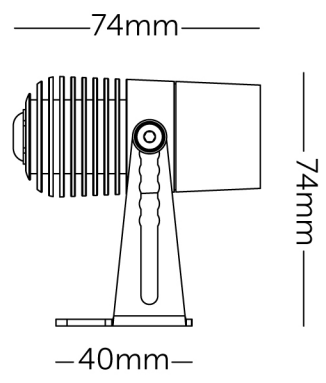

GINGERS is a free-standing spot fixture, having a smart base that allows the fixture to be adjusted vertically. Although it is small in size (only 74mm), it affords a mighty light output of 270lm (4000K 80CRI), thanks to the new Luxeon TX LED. Optics vary from 8 to 44 degrees (for Oval please check Ginger SN). Furthermore, GINGER is dark-light design ensures a pure light without glare.

GINGER 400 is a new line of spotlights with higher light output of up to 550 lumen thanks to Luxeon 5050 Led.

GINGER 400 S is offered in 6 & 24V versions with Max output of 544 Lumen (4000K 80 CRI) and optics options of 8 – 49 degrees. This series of spots includes both recessed and freestanding fixtures.

	CRI		lm	lm/w				
IP 67	70-90	MAX. 2.1/4.2W	241/576	121/137 lm/w	8° ~ 49° / OV	2200K ~ 6500K	Monochrom	RAL / Anodize

	GINGER S	GINGER S 400
OUTPUT	Luxeon TX	Luxeon 5050
LED System	241 lm @ full power CRI 80 4000K	576 lm @ full power CRI 80 4000K
Intensity	1 Channel	1 Channel
Channel Range	2200K / 2700K / 3000K / 3500K / 4000K / 5000K / 5700K / 6500K / COLORS	2200K / 2700K / 3000K / 3500K / 4000K / 5000K / 5700K / 6500K
Color Range	8° / 13° / 24° / 29° / 44° / OV	16° / 28° / 49° / OV
Optical System		
ELECTRICAL		
Control	Constant current driver / 24V with Mini CC2CB	Constant current driver / 24V with Mini CC2CB
Input Voltage	3V @ 700mA / 24V with Mini CC2CV	6V @ 700mA / 24V with Mini CC2CV
Consumption	2.1W @ 700mA / 3.15W @1050mA	4.2W @ 700mA
Max LED's	1 LED	1 LED
Efficiency LM/W	121lm/w	137lm/w
Connection	2 * 22AWG Neoprene Cable	22AWG 2C, Concealed cable PG
ENVIRONMENTAL		
IP Rating	IP 67	IP 67
Working Temp.	-18°C ~ 40°C / 0°F ~ 104°F	-18°C ~ 40°C / 0°F ~ 104°F
Storage Temp.	-18°C ~ 60°C / 0°F ~ 140°F	-18°C ~ 60°C / 0°F ~ 140°F
PHYSICAL		
Size	H74 * Ø36mm	H74 * Ø36mm
Housing	Anodized Aluminum	Anodized Aluminum

BRACKETS

Spike Bracket

U Bracket

Knif Edge Profile Bracket

ACCESSORIES

Double Bracket

Honeycomb

PINOOUT