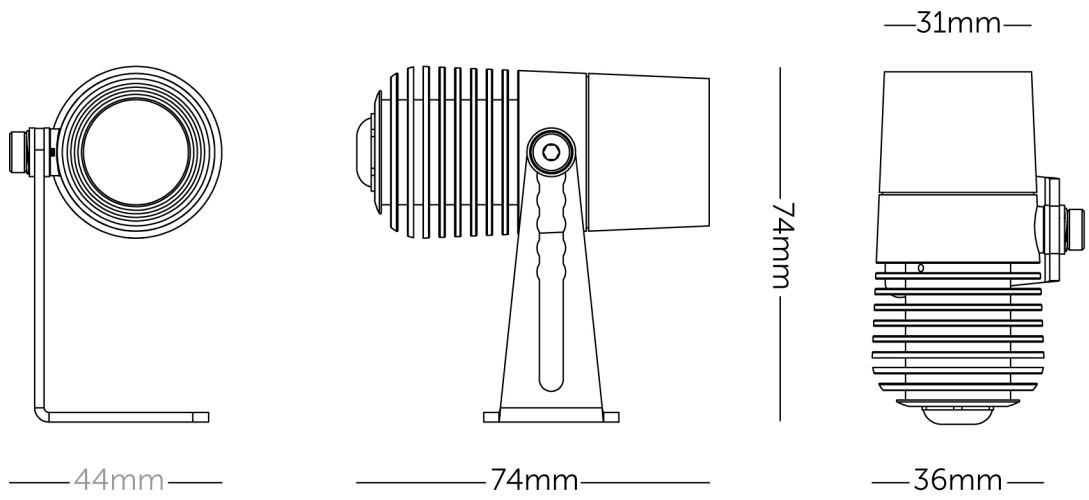

GINGERS is a free-standing spot fixture, having a smart base that allows the fixture to be adjusted vertically. Although it is small in size (only 74mm), it affords a mighty light output of 270lm (4000K 80CRI), thanks to the new Luxeon TX LED. Optics vary from 8 to 44 degrees (for Oval please check Ginger SN). Furthermore, GINGER is dark-light design ensures a pure light without glare.

GINGER 400 is a new line of spotlights with higher light output of up to 550 lumen thanks to Luxeon 5050 Led.

GINGER 400 S is offered in 6 & 24V versions with Max output of 544 Lumen (4000K 80 CRI) and optics options of 8 – 49 degrees. This series of spots includes both recessed and freestanding fixtures.

	CRI		lm	lm/w				
IP 67	70-90	MAX. 2.1/4.2W	241/576	121/137 lm/w	8° ~ 49° / OV	2200K ~ 6500K	Monochrom	RAL / Anodize

	GINGER S	GINGER S 400
OUTPUT	Luxeon TX	Luxeon 5050
LED System	241 lm @ full power CRI 80 4000K	576 lm @ full power CRI 80 4000K
Intensity	1 Channel	1 Channel
Channel Range	2200K / 2700K / 3000K / 3500K / 4000K / 5000K / 5700K / 6500K / COLORS	2200K / 2700K / 3000K / 3500K / 4000K / 5000K / 5700K / 6500K
Color Range	8° / 13° / 24° / 29° / 44° / OV	16° / 28° / 49° / OV
Optical System		
ELECTRICAL		
Control	Constant current driver / 24V with Mini CC2CB	Constant current driver / 24V with Mini CC2CB
Input Voltage	3V @ 700mA / 24V with Mini CC2CV	6V @ 700mA / 24V with Mini CC2CV
Consumption	2.1W @ 700mA / 3.15W @1050mA	4.2W @ 700mA
Max LED's	1 LED	1 LED
Efficiency LM/W	121lm/w	137lm/w
Connection	2 * 22AWG Neoprene Cable	22AWG 2C, Concealed cable PG
ENVIRONMENTAL		
IP Rating	IP 67	IP 67
Working Temp.	-18°C ~ 40°C / 0°F ~ 104°F	-18°C ~ 40°C / 0°F ~ 104°F
Storage Temp.	-18°C ~ 60°C / 0°F ~ 140°F	-18°C ~ 60°C / 0°F ~ 140°F
PHYSICAL		
Size	H74 * Ø36mm	H74 * Ø36mm
Housing	Anodized Aluminum	Anodized Aluminum