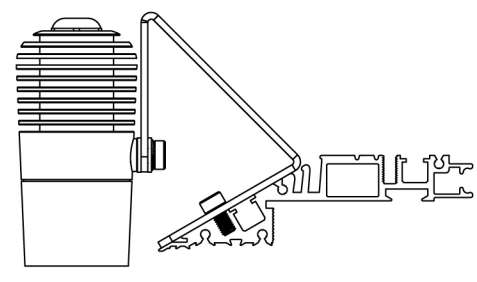

GINGERS is a free-standing spot fixture, having a smart base that allows the fixture to be adjusted vertically. Although it is small in size (only 74mm), it affords a mighty light output of 270lm (4000K 80CRI), thanks to the new Luxeon TX LED. Optics vary from 8 to 44 degrees (for Oval please check Ginger SN). Furthermore, GINGER is dark-light design ensures a pure light without glare.

GINGER 400 is a new line of spotlights with higher light output of up to 550 lumen thanks to Luxeon 5050 Led.

GINGER 400 S is offered in 6 & 24V versions with Max output of 544 Lumen (4000K 80 CRI) and optics options of 8 – 49 degrees. This series of spots includes both recessed and freestanding fixtures.

	CRI		lm	lm/w				
IP 67	70-90	MAX. 2.1/4.2W	241/576	121/137 lm/w	8° ~ 49° / OV	2200K ~ 6500K	Monochrom	RAL / Anodize

	GINGER S	GINGER S 400
OUTPUT	Luxeon TX	Luxeon 5050
LED System	241 lm @ full power CRI 80 4000K	576 lm @ full power CRI 80 4000K
Intensity	1 Channel	1 Channel
Channel Range	2200K / 2700K / 3000K / 3500K / 4000K / 5000K / 5700K / 6500K / COLORS	2200K / 2700K / 3000K / 3500K / 4000K / 5000K / 5700K / 6500K
Color Range	8° / 13° / 24° / 29° / 44° / OV	16° / 28° / 49° / OV
Optical System		
ELECTRICAL		
Control	Constant current driver / 24V with Mini CC2CB	Constant current driver / 24V with Mini CC2CB
Input Voltage	3V @ 700mA / 24V with Mini CC2CV	6V @ 700mA / 24V with Mini CC2CV
Consumption	2.1W @ 700mA / 3.15W @1050mA	4.2W @ 700mA
Max LED's	1 LED	1 LED
Efficiency LM/W	121lm/w	137lm/w
Connection	2 * 22AWG Neoprene Cable	22AWG 2C, Concealed cable PG
ENVIRONMENTAL		
IP Rating	IP 67	IP 67
Working Temp.	-18°C ~ 40°C / 0°F ~ 104°F	-18°C ~ 40°C / 0°F ~ 104°F
Storage Temp.	-18°C ~ 60°C / 0°F ~ 140°F	-18°C ~ 60°C / 0°F ~ 140°F
PHYSICAL		
Size	H74 * Ø36mm	H74 * Ø36mm
Housing	Anodized Aluminum	Anodized Aluminum

BRACKETS

Spike Bracket

U Bracket

Knif Edge Profile Bracket

ACCESSORIES

Double Bracket

Honeycomb

PINOOUT