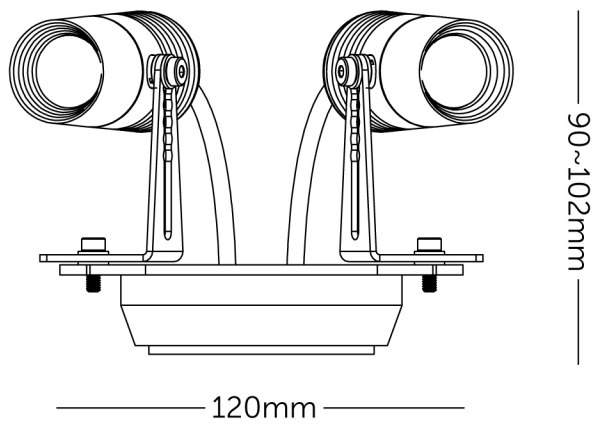

GINGERS is a free-standing spot fixture, having a smart base that allows the fixture to be adjusted vertically. Although it is small in size (only 74mm), it affords a mighty light output of 270lm (4000K 80CRI), thanks to the new Luxeon TX LED. Optics vary from 8 to 44 degrees (for Oval please check Ginger SN). Furthermore, GINGER is dark-light design ensures a pure light without glare.

GINGER 400 is a new line of spotlights with higher light output of up to 550 lumen thanks to Luxeon 5050 Led.

GINGER 400 S is offered in 6 & 24V versions with Max output of 544 Lumen (4000K 80 CRI) and optics options of 8 – 49 degrees. This series of spots includes both recessed and freestanding fixtures.

	CRI		lm	lm/w				
IP 67	70-90	MAX. 2.1/4.2W	241/576	121/137 lm/w	8° ~ 49° / OV	2200K ~ 6500K	Monochrom	RAL / Anodize

	GINGER S	GINGER S 400
OUTPUT	Luxeon TX	Luxeon 5050
LED System	241 lm @ full power CRI 80 4000K	576 lm @ full power CRI 80 4000K
Intensity	1 Channel	1 Channel
Channel Range	2200K / 2700K / 3000K / 3500K / 4000K / 5000K / 5700K / 6500K / COLORS	2200K / 2700K / 3000K / 3500K / 4000K / 5000K / 5700K / 6500K
Color Range	8° / 13° / 24° / 29° / 44° / OV	16° / 28° / 49° / OV
Optical System		
ELECTRICAL		
Control	Constant current driver / 24V with Mini CC2CB	Constant current driver / 24V with Mini CC2CB
Input Voltage	3V @ 700mA / 24V with Mini CC2CV	6V @ 700mA / 24V with Mini CC2CV
Consumption	2.1W @ 700mA / 3.15W @1050mA	4.2W @ 700mA
Max LED's	1 LED	1 LED
Efficiency LM/W	121lm/w	137lm/w
Connection	2 * 22AWG Neoprene Cable	22AWG 2C, Concealed cable PG
ENVIRONMENTAL		
IP Rating	IP 67	IP 67
Working Temp.	-18°C ~ 40°C / 0°F ~ 104°F	-18°C ~ 40°C / 0°F ~ 104°F
Storage Temp.	-18°C ~ 60°C / 0°F ~ 140°F	-18°C ~ 60°C / 0°F ~ 140°F
PHYSICAL		
Size	H74 * Ø36mm	H74 * Ø36mm
Housing	Anodized Aluminum	Anodized Aluminum

BRACKETS

Spike Bracket

U Bracket

Knif Edge Profile Bracket

ACCESSORIES

Double Bracket

Honeycomb

PINOOUT