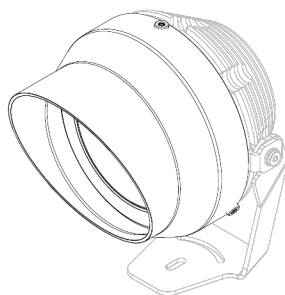

# HIVE

*A circular Light Fixture suitable for wall washing & areal lighting.*

Innovative and stylish design transforms this fixture into a powerful washer, generating a uniform light output from a compact unit. With an aluminum body, perfect proportions and sleek design, it fits elegantly into every environment.

# BRACKETS

**Double Bracket**  
60° Tilt, 290 \* 135mm

**Double Bracket**  
90° Tilt, 160\* 265mm

**Triple Bracket**  
90° Tilt, 270\* 265mm

# ACCESSORIES

**Hobeycomb**  
Cell W 5.2mm, H 3.2mm

**Angular Louver**

**Anti-Vandal Cage**  
W 260 \* H 255mm

... **Pin** .....

2  
3  
1  
6  
7  
4  
8  
10  
9  
5

... **Polarity** .....

CH 1 +  
CH 1 -  
CH 2 +  
CH 2 -  
CH 3 +  
CH 3 -  
CH 4 +  
CH 4 -  
NTC  
NTC