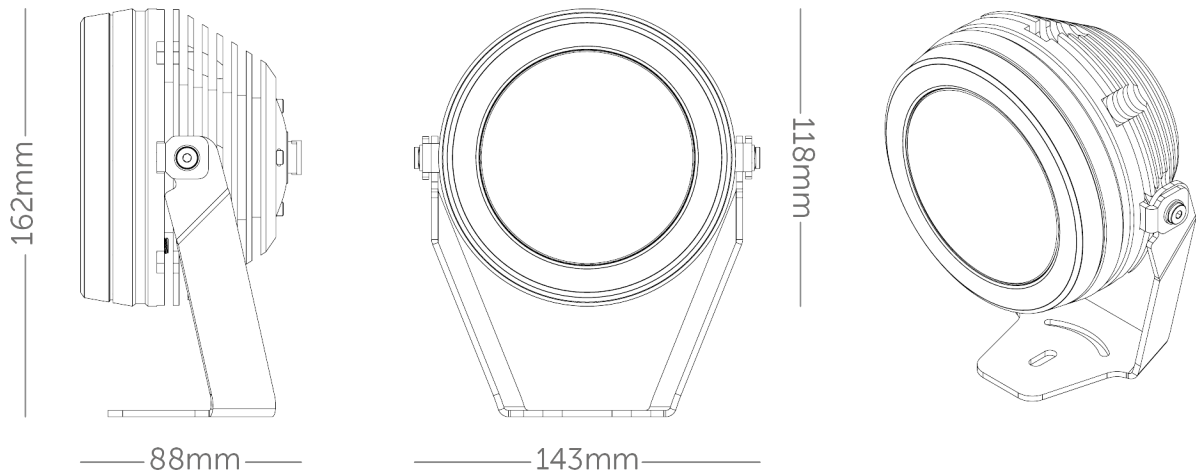

	<b>CRI</b>		<b>lm</b>	<b>lm/w</b>				
IP 67	70-90	40W	3900lm	103 lm/w	11-37° / Oval	2700 - 6500K	RGB / RGBW / DW	RAL / Anodize

**OUTPUT**

LED System	High power Luxeon Rebel ES / Luxeon Rebel Z / Luxeon Z ES
Intensity	3900 lm @ full power CRI 80 4000K ( 18 LED'S @ 500mA )
Channel Range	1 / 2 / 3 / 4 Channel
Color Range	2200K - 6500K RGB / RGBW/DW
Optical System	11° / 16° / 24° / 28° / 32° / 37° / Oval 14 * 41° / Oval 18 40° / 20° frost

**ENVIRONMENTAL**

IP Rating	IP 67
Working Temp.	-18°C ~ 40°C / 0°F ~ 104°F
Storage Temp.	-18°C ~ 40°C / -0.4°F ~ 104°F

**PHYSICAL**

Size	L94 * Ø114mm
Housing	15µ Anodized aluminum

# BRACKETS

**Double Bracket**  
60° Tilt, 290 \* 135mm

**Double Bracket**  
90° Tilt, 160\* 265mm

**Triple Bracket**  
90° Tilt, 270\* 265mm

# ACCESSORIES

**Hobeycomb**  
Cell W 5.2mm, H 3.2mm

**Angular Louver**

**Anti-Vandal Cage**  
W 260 \* H 255mm

... **Pin** .....

2  
3  
1  
6  
7  
4  
8  
10  
9  
5

... **Polarity** .....

CH 1 +  
CH 1 -  
CH 2 +  
CH 2 -  
CH 3 +  
CH 3 -  
CH 4 +  
CH 4 -  
NTC  
NTC